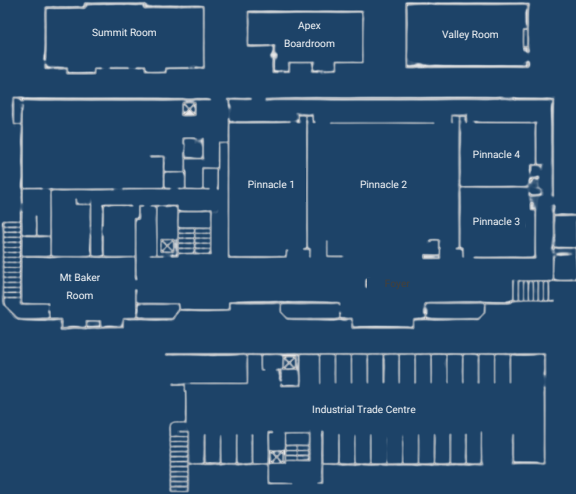

CLARION
HOTEL
BY CHOICE HOTELS

THE CLARION HOTEL & CONFERENCE CENTRE, ABBOTSFORD BC

The Clarion Hotel & Conference Centre is everything you are searching for; from our sophisticated Grand Pinnacle Ballroom and our Conference Centre's state-of-the-art kitchen with its professional Culinary Team to the 115 guest rooms where your comfort and accessibility to the things you want take top priority. Visit our full-service restaurant where fresh, local fare is brought to the table for breakfast, lunch and dinner.

Events hosted at our Conference Centre shine the spotlight on YOU.

We are proud of the events we have been able to host at The Clarion Hotel & Conference Centre; we boast over 24,000 square feet of meeting and exhibition space. With nine separate banquet rooms and our 6,200 square foot Grand Pinnacle Ballroom that can accommodate up to 720 guests reception style, on-site Conference Coordinators, the latest sound and video service technology, on-site audio-visual support and an amazing team of Chefs in our completely modern kitchen, we are absolutely prepared to amaze you! Our Conference Centre is without a doubt the finest in the Fraser Valley.